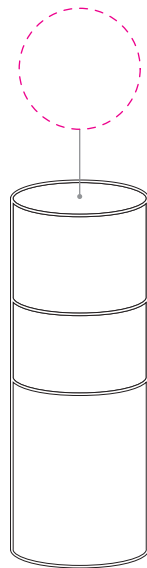

OP0923 Metal custom made ball stamp

Logo: Logo name

Logo size: 00 x 00 mm

Maximum print size

Ø 16 mm

Logo position

Embossing: on the stamp

Colour